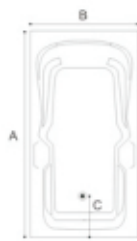

ROUND TUB
(60" ϕ)

SHOWER TRAY
(36" x 36" & 66" x 36")

SIZE	36"x36"	66"x30"
Length	915mm	1676mm
Width	915mm	762mm
Height	152mm	152mm

CORNER TUB
(48" x 48" x 50")

SIZE	48"x48"x50"
Length	1220mm
Width	1220mm
Height	410mm

SIZE	56"x56"x66"
Length	1420mm
Width	1210mm
Height	480mm

CORNER TUB
(56" x 56" & 66")

SIZE	56"x56"x56"
Length	1430mm
Width	1045mm
Height	470mm

CORNER TUB
(56" x 56" & 56")

BATH TUB

A REAL BATHING EXPERIENCE.

SUN

SIZE	60" x 30"
Length	1525mm
Width	765mm
Height	365mm

SIZE	66" x 30"
Length	1670mm
Width	765mm
Height	425mm

TUB
(60" x 30" & 66" x 30")

STAR

SIZE	66" x 30"
Length	1676mm
Width	762mm
Height	425mm

TUB
(66" x 30")

MOON

SIZE	60" x 30"
Length	1525mm
Width	765mm
Height	365mm

TUB
(60" x 30")

PLUTO

SIZE	72" x 36"
Length	1830mm
Width	915mm
Height	450mm

TUB
(72" x 36")

WASH BASIN

KITCHEN SINK