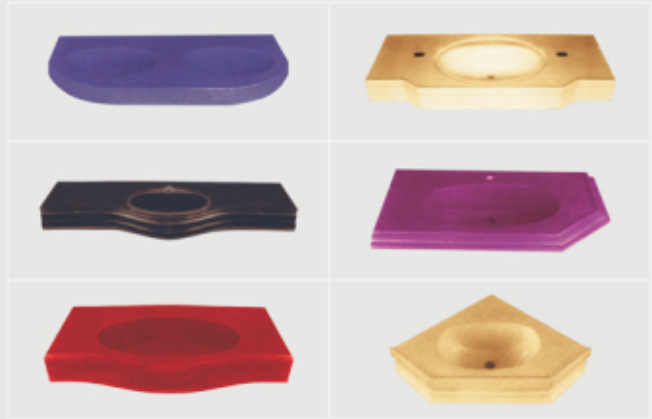

MOON

SIZE	60" x 30"
Length	1525mm
Width	765mm
Height	365mm

TUB
(60" x 30")

PLUTO

SIZE	72" x 36"
Length	1830mm
Width	915mm
Height	450mm

TUB
(72" x 36")

WASH BASIN

KITCHEN SINK

19" x 21" x 8"

860mm x 500mm x 337mm x 205mm

18" x 24" x 8"

ATTRACTIVE | SOLID | RELIABLE

POONAM FIBRE INDUSTRIES

MFG. : F.R.P. ROOF LIGHT SHEETS, F.R.P. DOORS, ACRYLIC BATH TUBS, KITCHEN SINKS & WASH BASINS