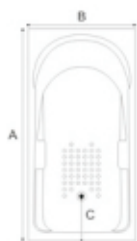

ROUND TUB
(60" ϕ)

SHOWER TRAY
(36" x 36" & 66" x 36")

SIZE	36"x36"	66"x30"
Length	915mm	1676mm
Width	915mm	762mm
Height	152mm	152mm

CORNER TUB
(48" x 48" x 50")

SIZE	48"x48"x50"
Length	1220mm
Width	1220mm
Height	410mm

SIZE	56"x56"x66"
Length	1420mm
Width	1210mm
Height	480mm

CORNER TUB
(56" x 56" & 66")

SIZE	56"x56"x56"
Length	1430mm
Width	1045mm
Height	470mm

CORNER TUB
(56" x 56" & 56")

BATH TUB

A REAL BATHING EXPERIENCE.

SUN

SIZE	60" x 30"
Length	1525mm
Width	765mm
Height	365mm

SIZE	66" x 30"
Length	1670mm
Width	765mm
Height	425mm

TUB
(60" x 30" & 66" x 30")

STAR

SIZE	66" x 30"
Length	1676mm
Width	762mm
Height	425mm

TUB
(66" x 30")

MOON

SIZE	60" x 30"
Length	1525mm
Width	765mm
Height	365mm

TUB
(60" x 30")

PLUTO

SIZE	72" x 36"
Length	1830mm
Width	915mm
Height	450mm

TUB
(72" x 36")

WASH BASIN

KITCHEN SINK